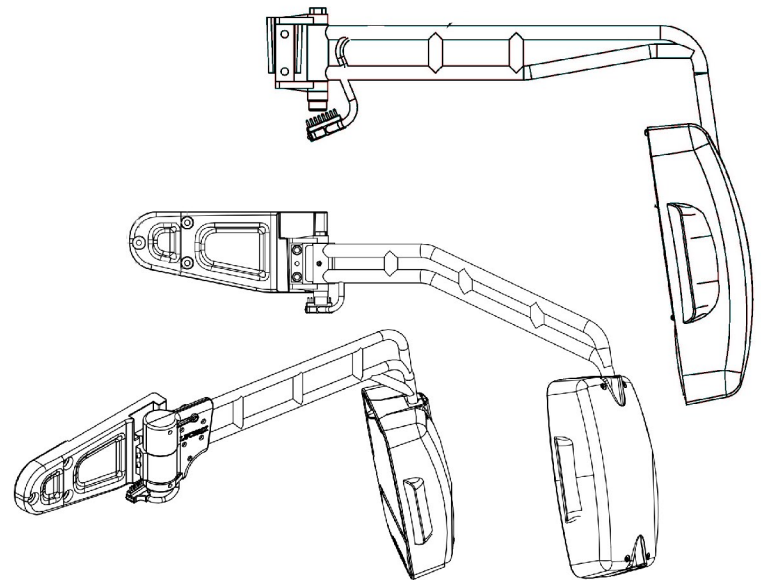

Bus models Include: Arrivo, Axess, Axess BRT, E-Z Rider II BRT, E-Z Rider II MAX, Passport-HD, XHF

Curb Side Kits	
Lucerix Part #	Description
21.793.00-24V	Curb, Cast body mount, Standard bkt 21", 15" dual lens pwr, heated
22.899.00-24V	Curb, Cast body mount, Standard bkt 20", 15" dual lens pwr, heated,
21.802.360-24V	Curb, Cast body mount, Standard bkt, 15" dual lens pwr,heated, LED signal
32.568.00-12V	Curb, Cast body mount (3 bolt), Auto return bkt, 15" dual lens pwr, heated,
32.578.00-12V	Curb, Cast body mount (3 bolt), Auto return bkt, 15" dual lens pwr, heated, LED signal
32.580.00-24V	Curb, Cast EXTENDED body mount, Auto return bkt, 15" dual lens pwr, heated, LED signal
32.682.00-24V	Curb, Cast EXTENDED body mount, Auto return "angled" bkt,15" dual lens pwr, heated, LED

Road Side Kits	
Lucerix Part #	Description
22.792.00-24V	Road, Cast body mount, Standard bkt (with angle), 15" dual lens pwr, heated
22.803.120-24V	Road, Cast body mount, Standard bkt, (with angle), 15" dual lens pwr, heated, LED signal
31.567.00-12V	Road, Cast body mount, Auto return bkt, 15" dual lens pwr, heated
31.577.00-12V	Road, Cast body mount, Auto return bkt, 15" dual lens pwr, heated, LED signal