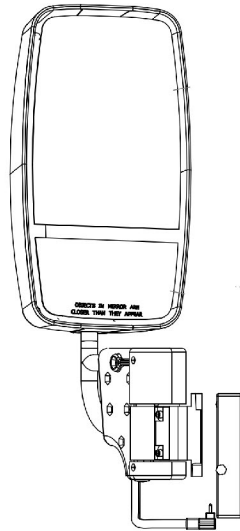

Bus models Include: Arrivo, Axess, Axess BRT, E-Z Rider II BRT, E-Z Rider II MAX, Passport-HD, XHF

Curb Side Kits	
Lucerix Part #	Description
21.793.00-24V	Curb, Cast body mount, Standard bkt 21", 15" dual lens pwr, heated
22.899.00-24V	Curb, Cast body mount, Standard bkt 20", 15" dual lens pwr, heated,
21.802.360-24V	Curb, Cast body mount, Standard bkt, 15" dual lens pwr,heated, LED signal
32.568.00-12V	Curb, Cast body mount (3 bolt), Auto return bkt, 15" dual lens pwr, heated,
32.578.00-12V	Curb, Cast body mount (3 bolt), Auto return bkt, 15" dual lens pwr, heated, LED signal
32.580.00-24V	Curb, Cast EXTENDED body mount, Auto return bkt, 15" dual lens pwr, heated, LED signal
32.682.00-24V	Curb, Cast EXTENDED body mount, Auto return "angled" bkt,15" dual lens pwr, heated, LED

Road Side Kits	
Lucerix Part #	Description
22.792.00-24V	Road, Cast body mount, Standard bkt (with angle), 15" dual lens pwr, heated
22.803.120-24V	Road, Cast body mount, Standard bkt, (with angle), 15" dual lens pwr, heated, LED signal
31.567.00-12V	Road, Cast body mount, Auto return bkt, 15" dual lens pwr, heated
31.577.00-12V	Road, Cast body mount, Auto return bkt, 15" dual lens pwr, heated, LED signal